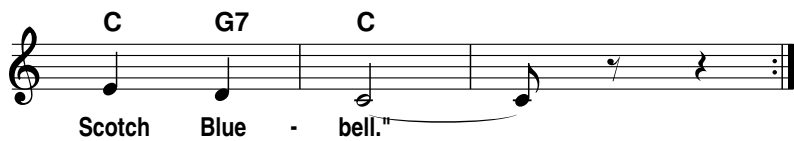

I Love a Lassie

Ma Scotch bluebell

Hieland Lassie

Harry Lauder & Gerald Grafton (ca. 1906)

1. I love a lassie, a bonnie Hieland lassie, if ye
saw her you would fancy her as well; I
met her in September, popped the question in November, So I'll
soon be havin' her a' to make a' her
father has consented, so I'm feelin' quite contented 'Cause I've
been and sealed the bargain wi' a kiss. I
sit and wear y, wear y, When I think a'boot ma dear y, An' you'll
al-ways hear me sing- ing this.

Chorus
"I love a lassie, a bonnie, bonnie lassie, She's as
pure as the lily in the dell. She's as sweet as the
heather, The bonnie bloom-in' heather, Ma-ry, ma

The musical score is written in 2/4 time and features a vocal line with lyrics and guitar chords. The chords are indicated above the staff. The lyrics are written below the staff. The score is divided into a main body and a chorus section. The main body consists of 10 lines of music, and the chorus consists of 3 lines of music. The lyrics are written below the staff. The score is written in a standard musical notation with a treble clef and a key signature of one flat (F major/D minor).